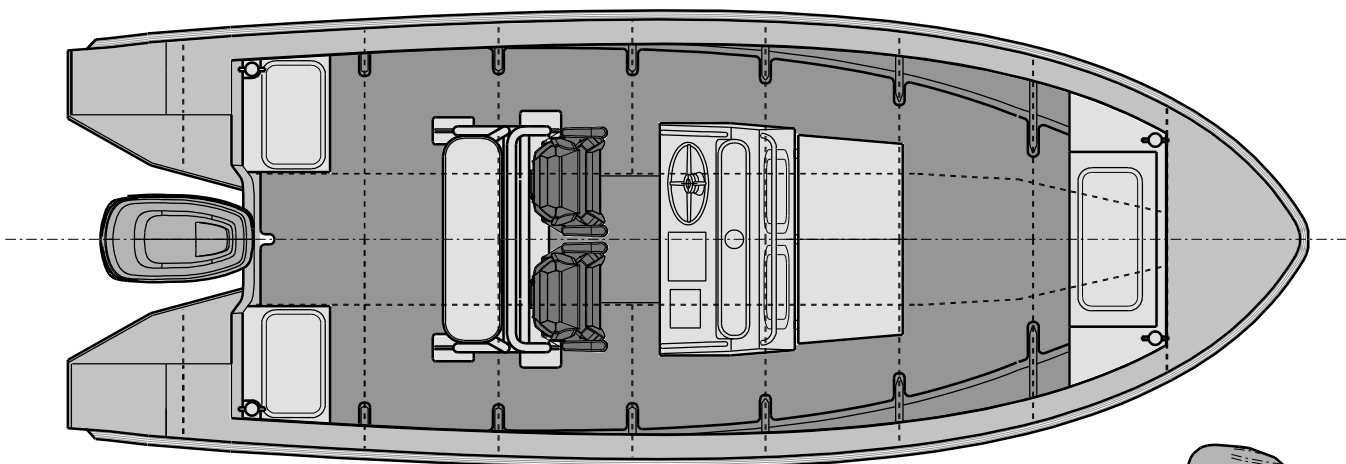

0909

DRAWING NUMBER

TT BOAT DESIGNS LTD

SEAVIEW - ISLE OF WIGHT - ENGLAND
PHONE +44 1885 811987 Email design@ttboatdesigns.co.uk

GOODCHILD MARINE

GREAT YARMOUTH - NORFOLK - ENGLAND
PHONE +44 1493 782901 Email info@goodchildmarine.co.uk

DRAWN BY
ARMJU

DIMENSIONS IN
mm

TITLE

6.8m ENVIRONMENT AGENCY BOAT
GENERAL ARRANGEMENT

SCALE

1:15

DRAWING NUMBER

5050

ISSUE	DATE	MODIFICATIONS
1	27.3.14