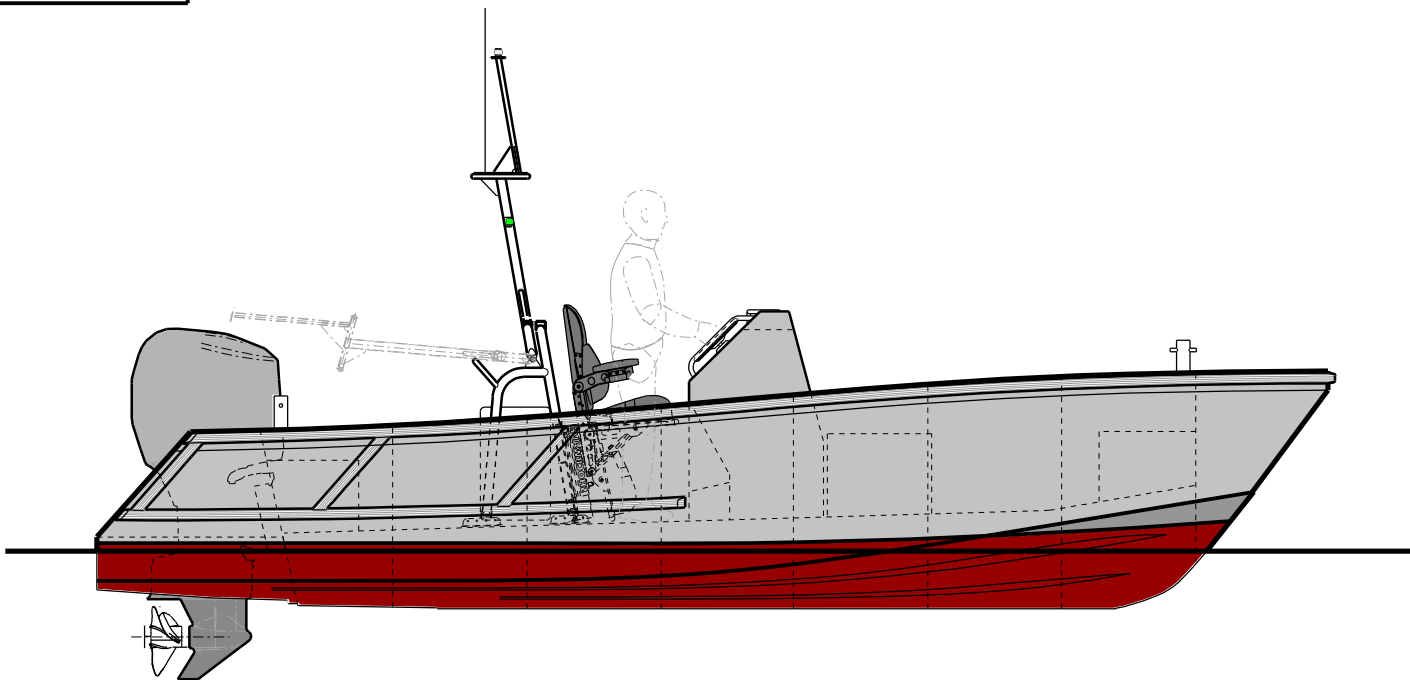

0909

DRAWING NUMBER

TT BOAT DESIGNS LTD

SEAVIEW - ISLE OF WIGHT - ENGLAND
PHONE +44 1885 811987 Email design@ttboatdesigns.co.uk

GOODCHILD MARINE

GREAT YARMOUTH - NORFOLK - ENGLAND
PHONE +44 1493 782901 Email info@goodchildmarine.co.uk

DRAWN BY
ARMJU

DIMENSIONS IN
mm

TITLE

6.8m ENVIRONMENT AGENCY BOAT
GENERAL ARRANGEMENT

SCALE

1:15

DRAWING NUMBER

5050

ISSUE	DATE	MODIFICATIONS
1	27.3.14