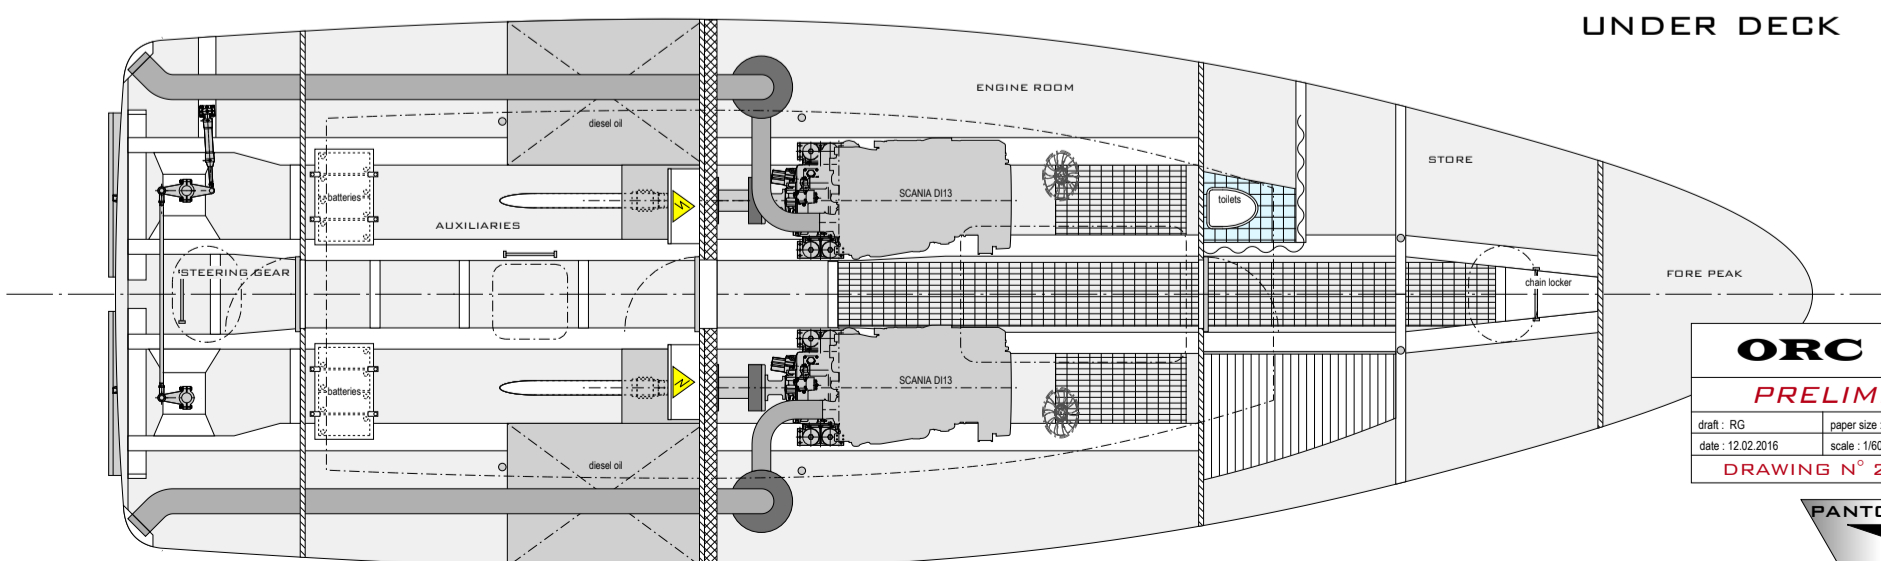

ORC 136.E

13,60 M FAST PILOT CRAFT

PROFILE

MAIN DECK

MAIN CHARACTERISTICS

LENGTH OVERALL	14,43 M
LENGTH HULL	13,60 M
LENGTH WATERLINE	13,08 M
BEAM OVERALL	4,89 M
BEAM HULL	4,41 M
DEPTH	1,94 M
DRAUGHT	1,40 M
DIESEL OIL	2 x 0,80 M3
CREW	2
PILOTS	6
MATERIAL	GRP

CENTRE LINE SECTION

UNDER DECK

ORC 136.E

PRELIMINARY GA

draft: RG paper size: A3
 date: 12.02.2016 scale: 1/60
 DRAWING N° 2M160202- AP01