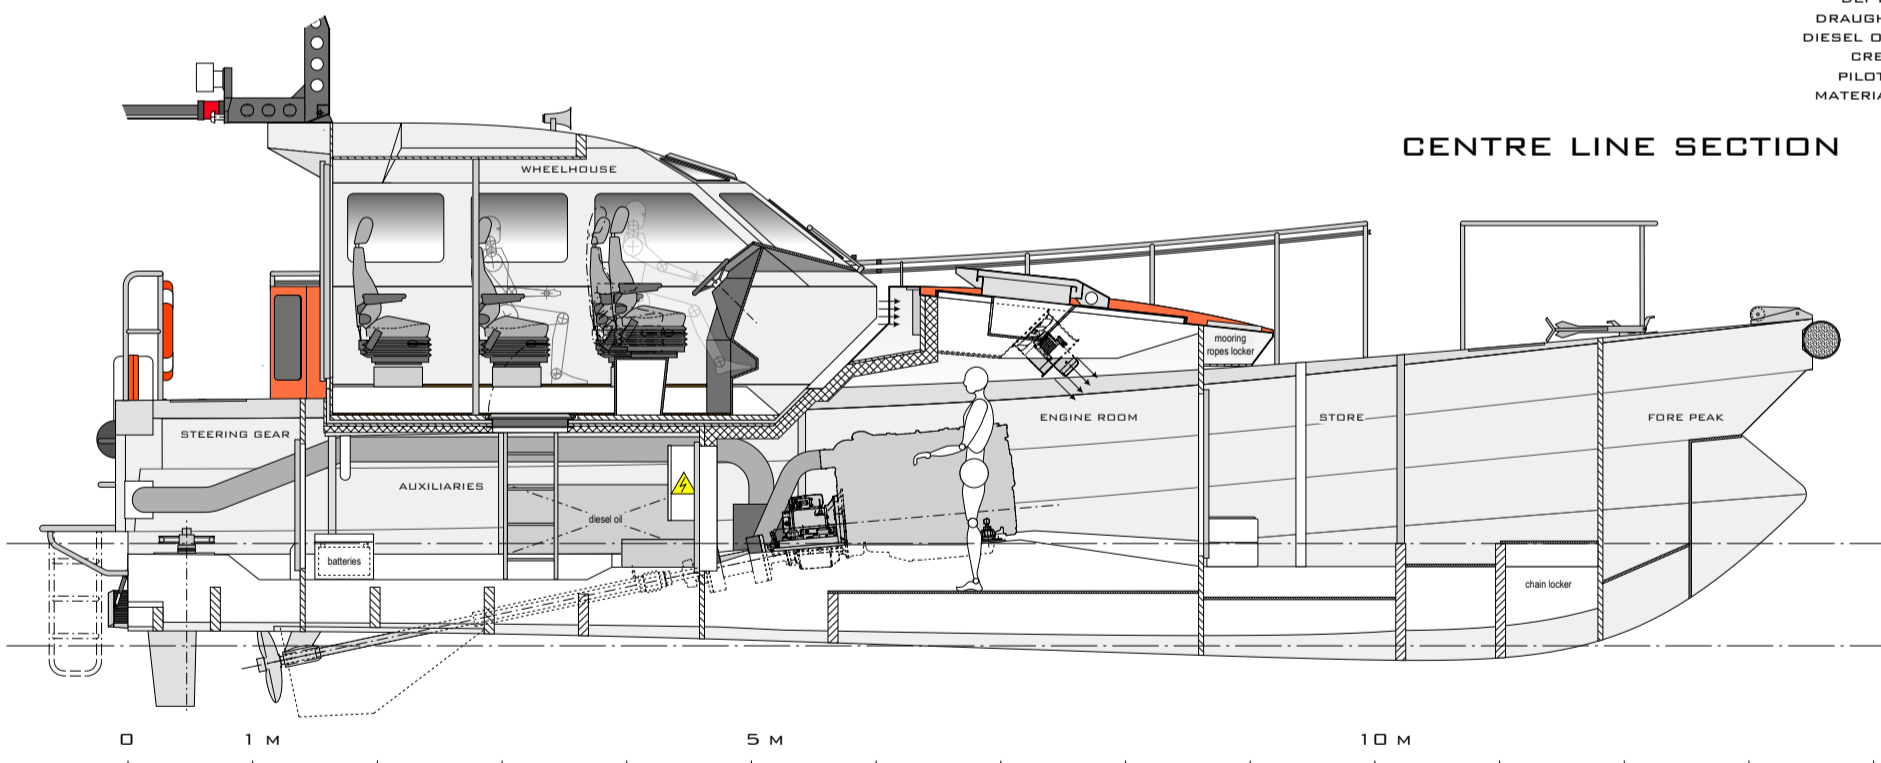

ORC 136.E

13,60 M FAST PILOT CRAFT

PROFILE

MAIN DECK

MAIN CHARACTERISTICS

LENGTH OVERALL	14,43 M
LENGTH HULL	13,60 M
LENGTH WATERLINE	13,08 M
BEAM OVERALL	4,89 M
BEAM HULL	4,41 M
DEPTH	1,94 M
DRAUGHT	1,40 M
DIESEL OIL	2 x 0,80 M3
CREW	2
PILOTS	6
MATERIAL	GRP

CENTRE LINE SECTION

UNDER DECK

ORC 136.E

PRELIMINARY GA

draft: RG paper size: A3
 date: 12.02.2016 scale: 1/60
 DRAWING N° 2M160202- AP01