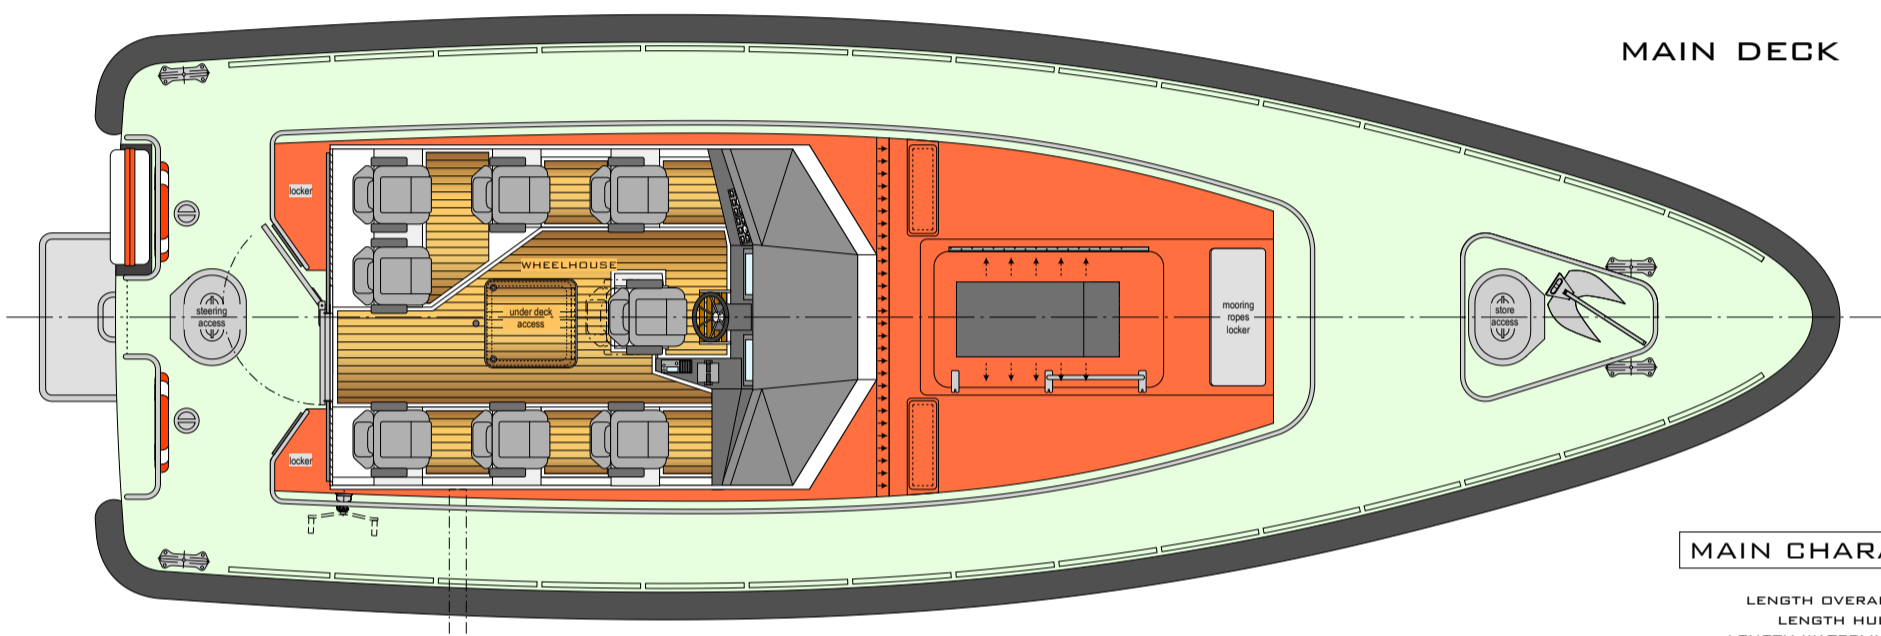

ORC 136.E

13,60 M FAST PILOT CRAFT

PROFILE

MAIN DECK

MAIN CHARACTERISTICS

LENGTH OVERALL	14,43 M
LENGTH HULL	13,60 M
LENGTH WATERLINE	13,08 M
BEAM OVERALL	4,89 M
BEAM HULL	4,41 M
DEPTH	1,94 M
DRAUGHT	1,40 M
DIESEL OIL	2 x 0,80 M3
CREW	2
PILOTS	6
MATERIAL	GRP

CENTRE LINE SECTION

UNDER DECK

ORC 136.E

PRELIMINARY GA

draft: RG paper size: A3
 date: 12.02.2016 scale: 1/60
 DRAWING N° 2M160202- AP01