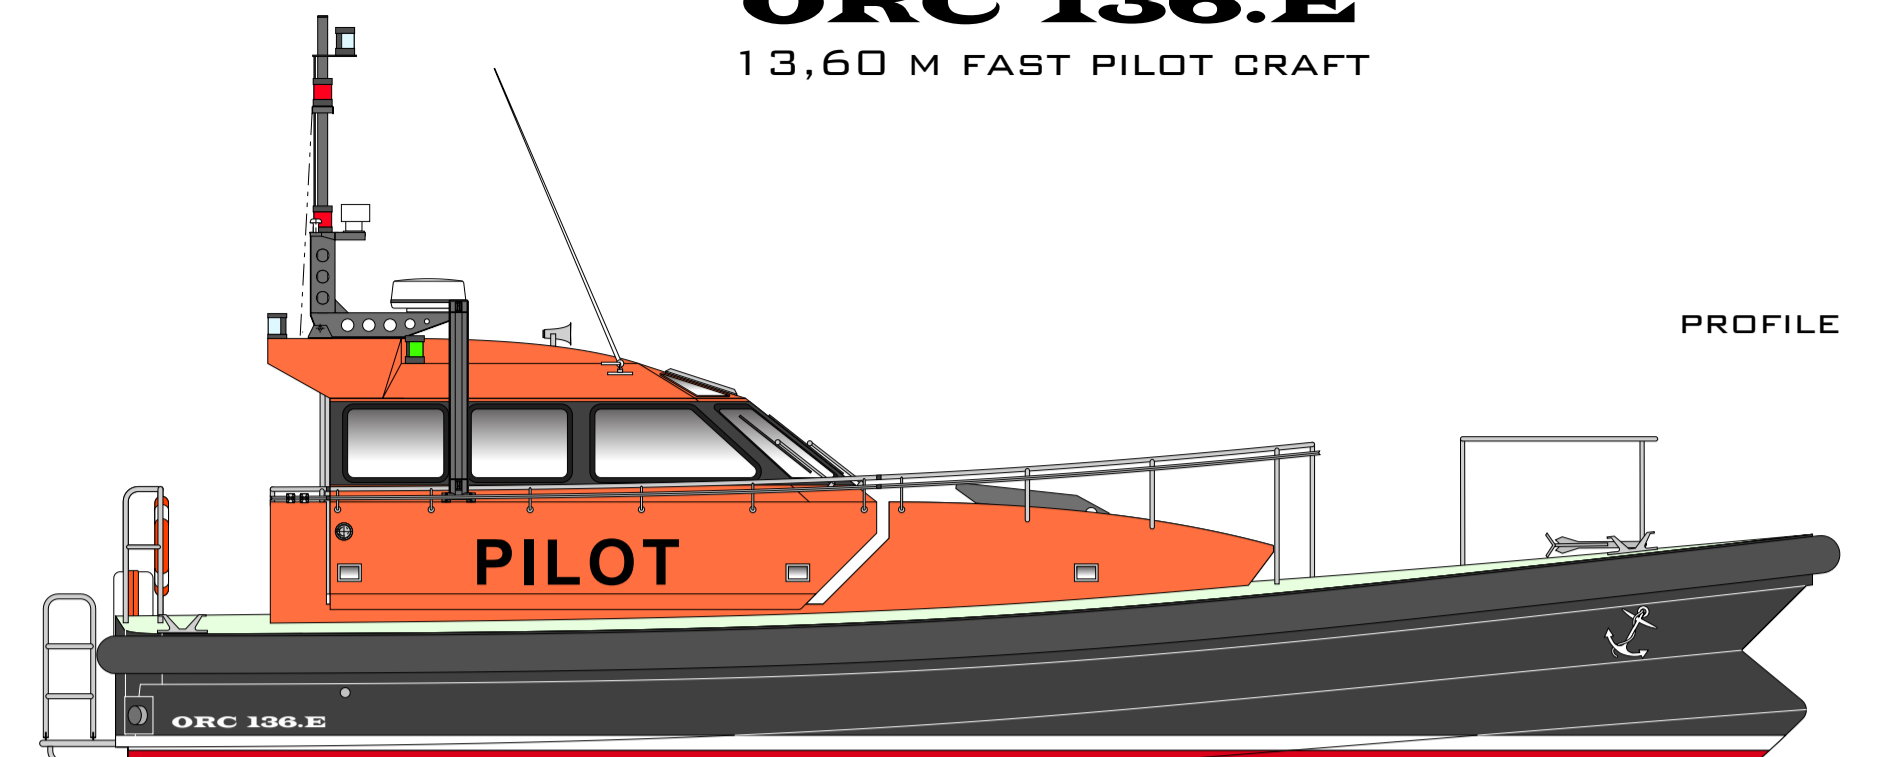

ORC 136.E

13,60 M FAST PILOT CRAFT

PROFILE

MAIN DECK

MAIN CHARACTERISTICS

LENGTH OVERALL	14,43 M
LENGTH HULL	13,60 M
LENGTH WATERLINE	13,08 M
BEAM OVERALL	4,89 M
BEAM HULL	4,41 M
DEPTH	1,94 M
DRAUGHT	1,40 M
DIESEL OIL	2 x 0,80 M3
CREW	2
PILOTS	6
MATERIAL	GRP

CENTRE LINE SECTION

UNDER DECK

ORC 136.E

PRELIMINARY GA

draft: RG paper size: A3
 date: 12.02.2016 scale: 1/60
 DRAWING N° 2M160202- AP01